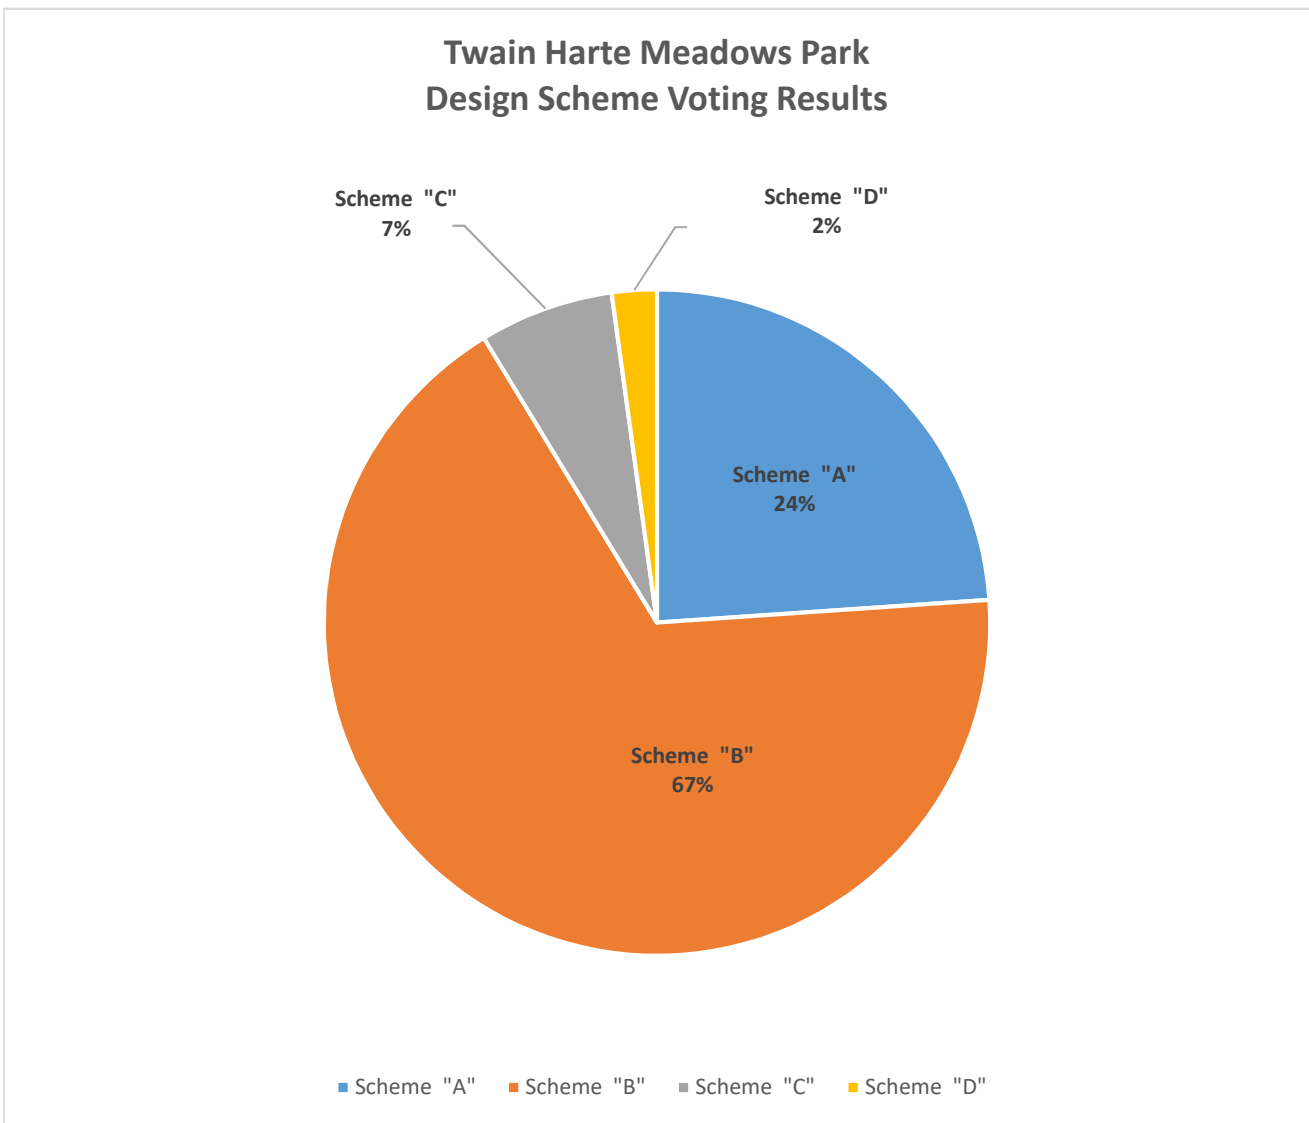

Twain Harte Meadows Park

DESIGN SCHEME SURVEY VOTES

Total Survey Responses 92

	# Votes	% of Votes
Scheme "A"	22	23.9%
Scheme "B"	62	67.4%
Scheme "C"	6	6.5%
Scheme "D"	2	2.2%

Twain Harte Meadows Park

RECOMMENDED DESIGN CHANGES - BY POPULARITY

Total Survey Responses 92

LAYOUT RECOMMENDATIONS (BY POPULARITY)

Recommended Changes	Notes	# Comments	% of Surveys
Add Temporary or Permanent Christmas Tree	*	46	50%
Delete Horseshoe Pits	*	36	39%
Move Water Fountain Play Area away from Pavilion	*	16	17%
Add Bathroom for Handicap, Seniors, Kids	*	14	15%
Add Grass Picnic Areas (w/tables)	*	10	11%
Add Space for Temporary Ice Skating Rink Area		8	9%
Make Large Meadow Area Bigger		7	8%
Make Pavilion Larger		4	4%
Make Main Walkway Narrower		3	3%
Move Main Curved Path to Create Meadow Space on Left Side		3	3%
Move Horseshoe Pit Closer to Front		3	3%
Add Additional Small Covered Picnic Area		3	3%
Add More Parking		3	3%
Add Disc Golf Holes		2	2%
Change Pathways to go around Pavilion (not thru)		1	1%
Make Pavilion into Small Gazebo		1	1%
Rotate Pavilion to Face into Meadow Area		1	1%
Make Large Meadow Area Smaller		1	1%
Delete Water Fountain		1	1%
Arrange Parking Lot so Entrance View is not Blocked		1	1%