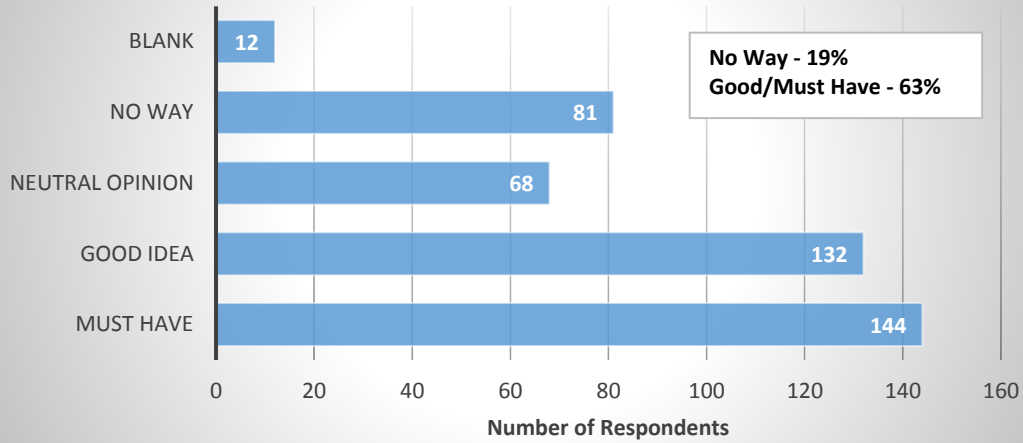

Outdoor Ice Skating Rink