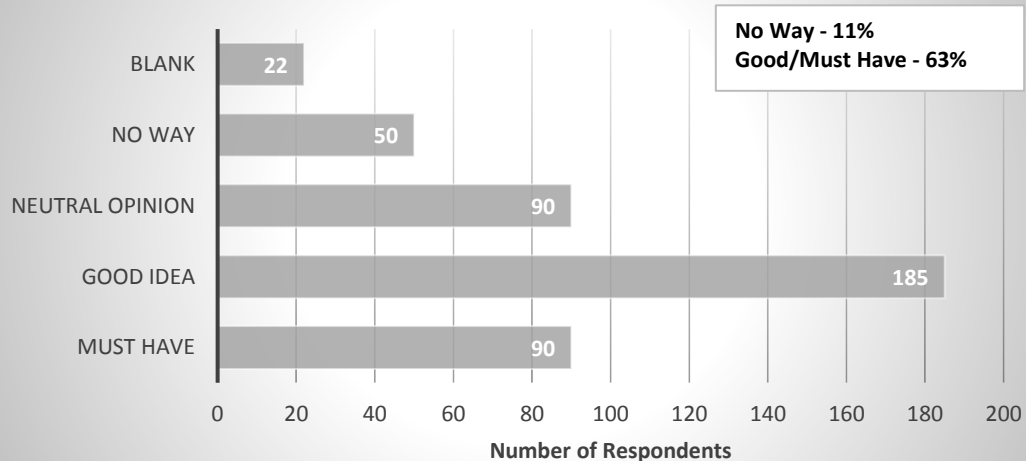

Gazebo for Large Gatherings