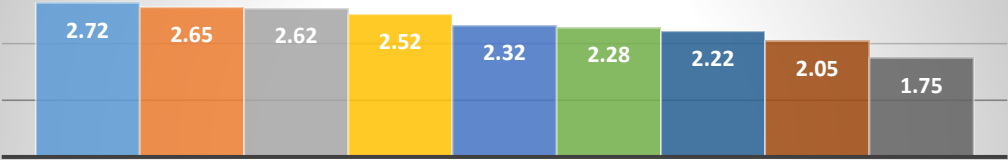

# Survey Averages

AVERAGE

- Outdoor Ice Skating Rink
- Water Fountain Play Area
- Gazebo for Large Gatherings
- Town Christmas Tree
- Campfire Pit Gathering Area
- Senior Playground/Exercise Area
- Horse Shoe Pits
- Kiddie Sledding Hill
- Small Fishing Pond