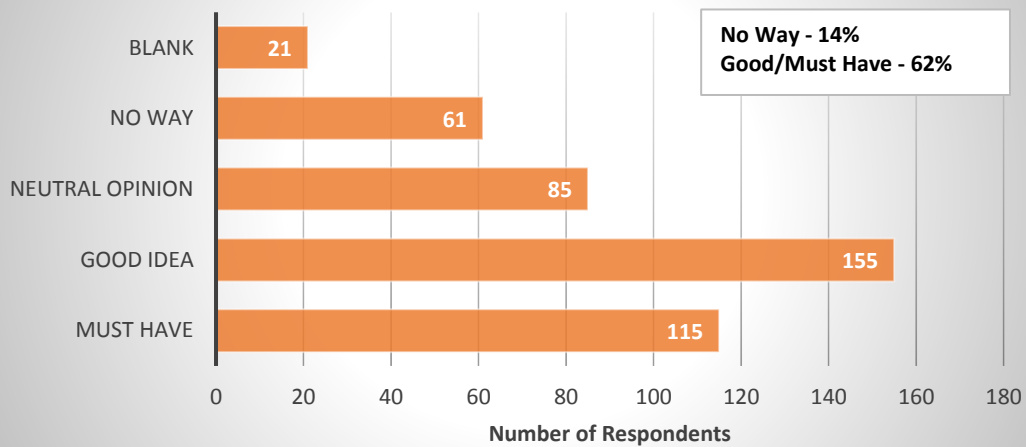

Water Fountain Play Area