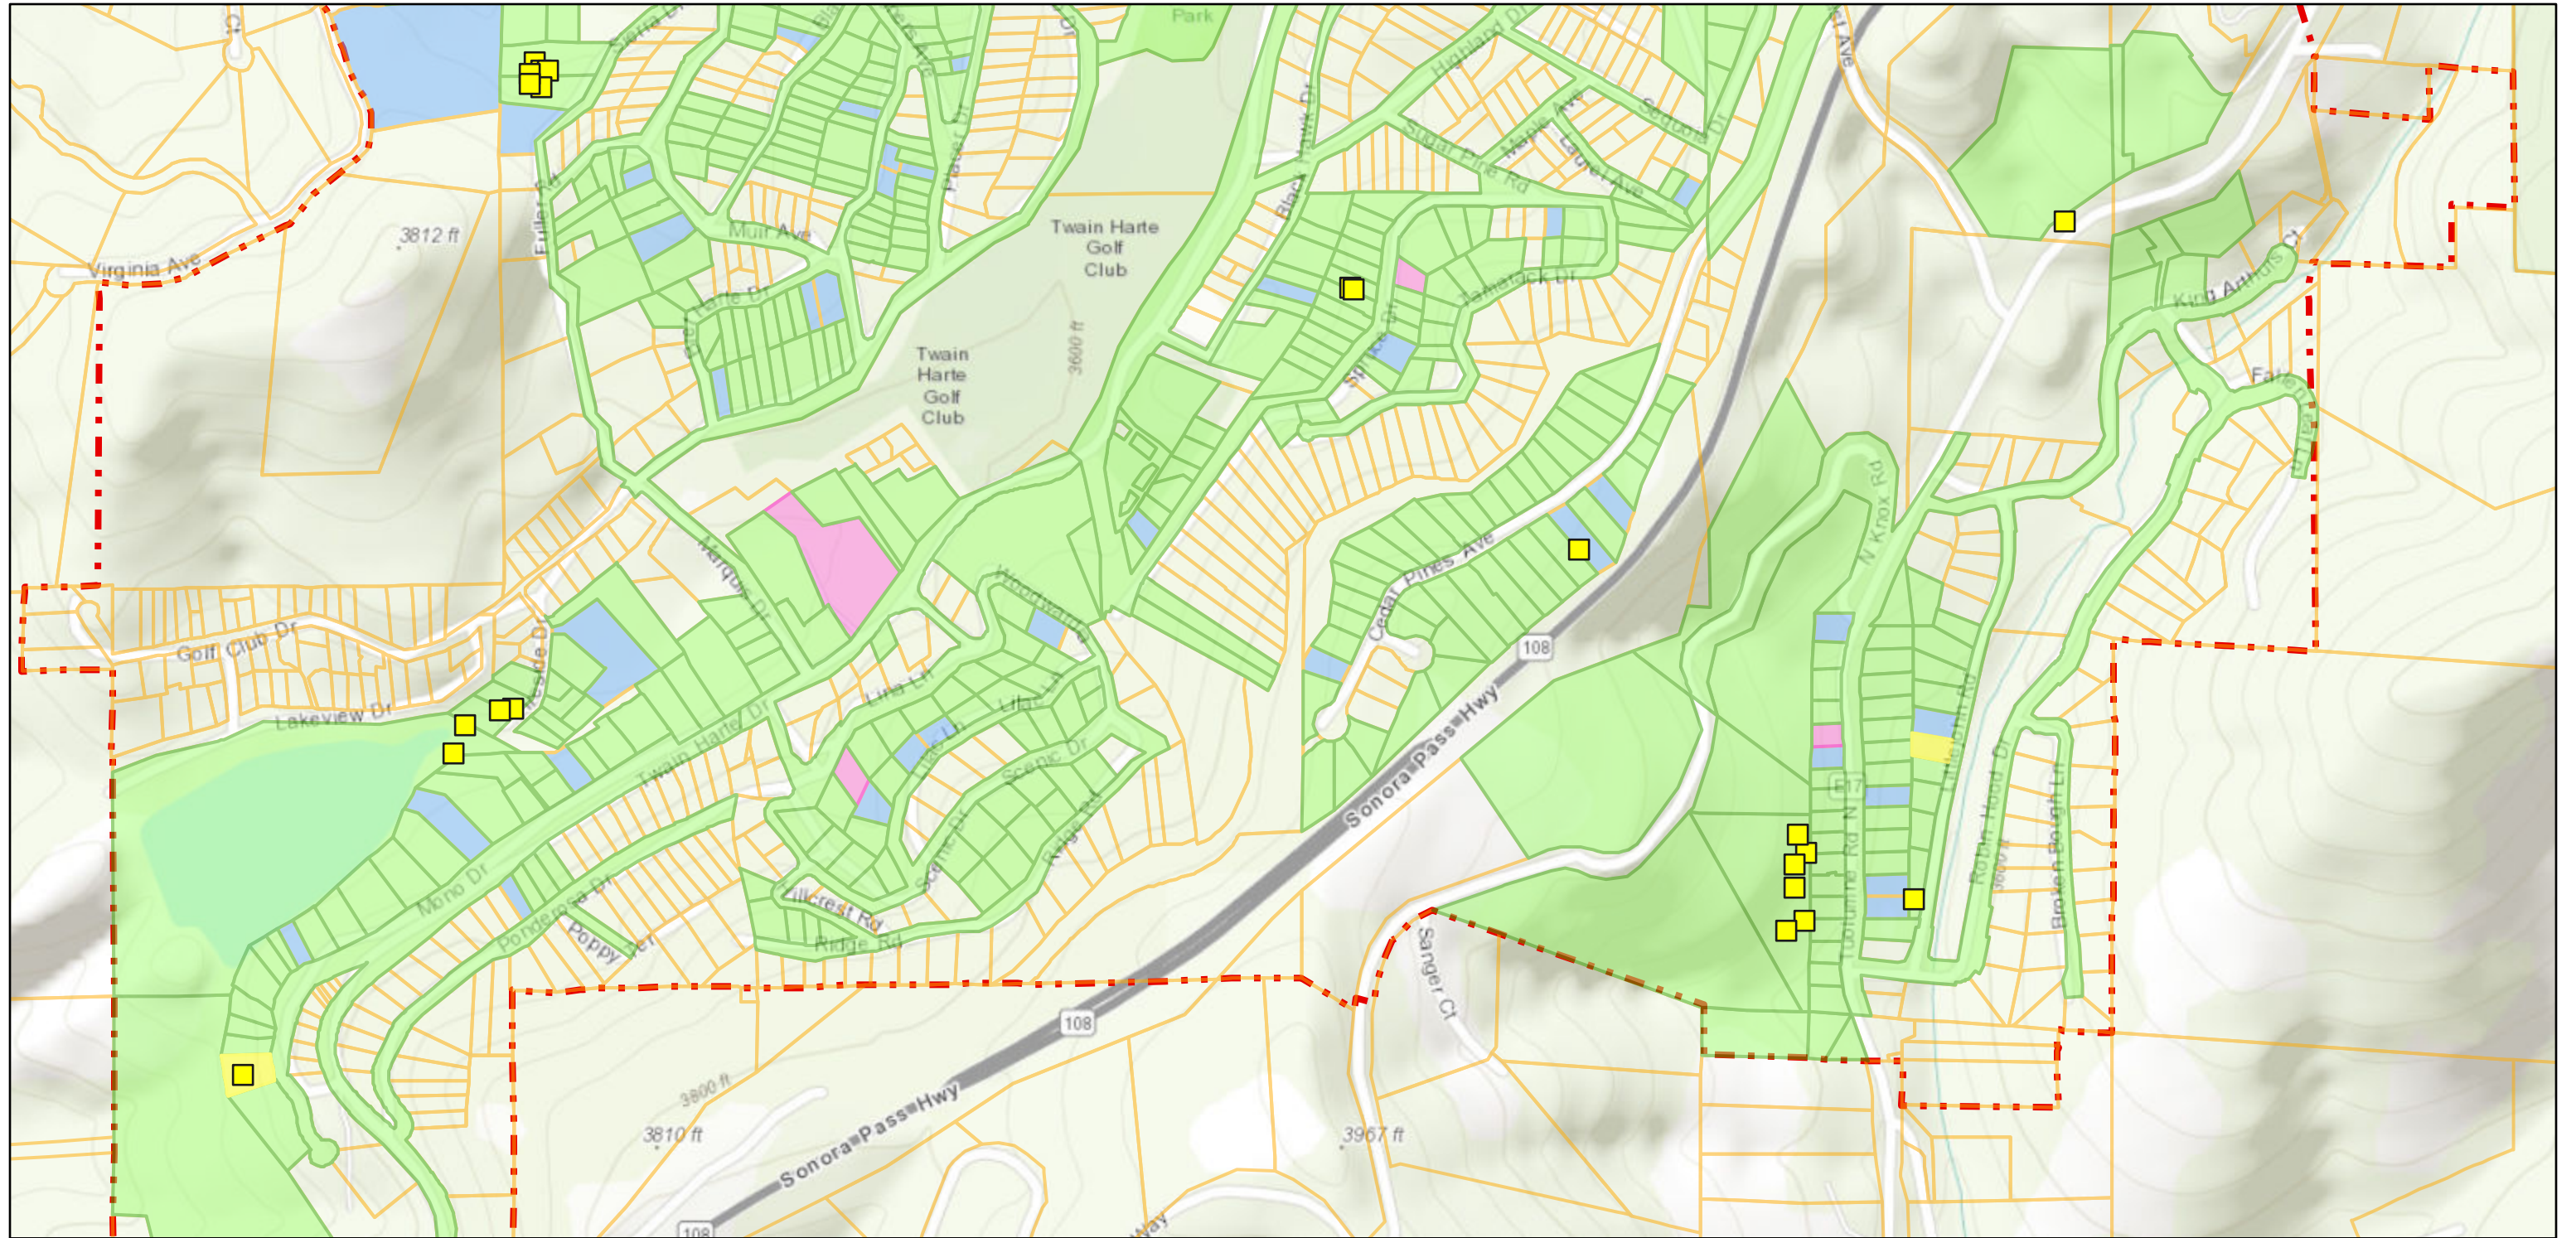

ArcGIS Web Map

10/9/2018, 1:14:00 PM

- THCSD_TreePoints_Round3
- Not Sent
- Yes, with Exception
- Refused
- THCSD_Boundary_FS
- No Response
- Yes

Sources: Esri, HERE, Garmin, Intermap, increment P Corp., GEBCO, USGS, FAO, NPS, NRCAN, GeoBase, IGN, Kadaster NL, Ordnance Survey, Esri Japan, METI, Esri China (Hong Kong), swisstopo, © OpenStreetMap contributors, and the GIS User

ArcGIS Web Map

10/9/2018, 1:16:58 PM

- THCSD_TreePoints_Round3
- No Response
- Refused
- Yes
- THCSD_Boundary_FS

Sources: Esri, HERE, Garmin, Intermap, increment P Corp., GEBCO, USGS, FAO, NPS, NRCAN, GeoBase, IGN, Kadaster NL, Ordnance Survey, Esri Japan, METI, Esri China (Hong Kong), swisstopo, © OpenStreetMap contributors, and the GIS User