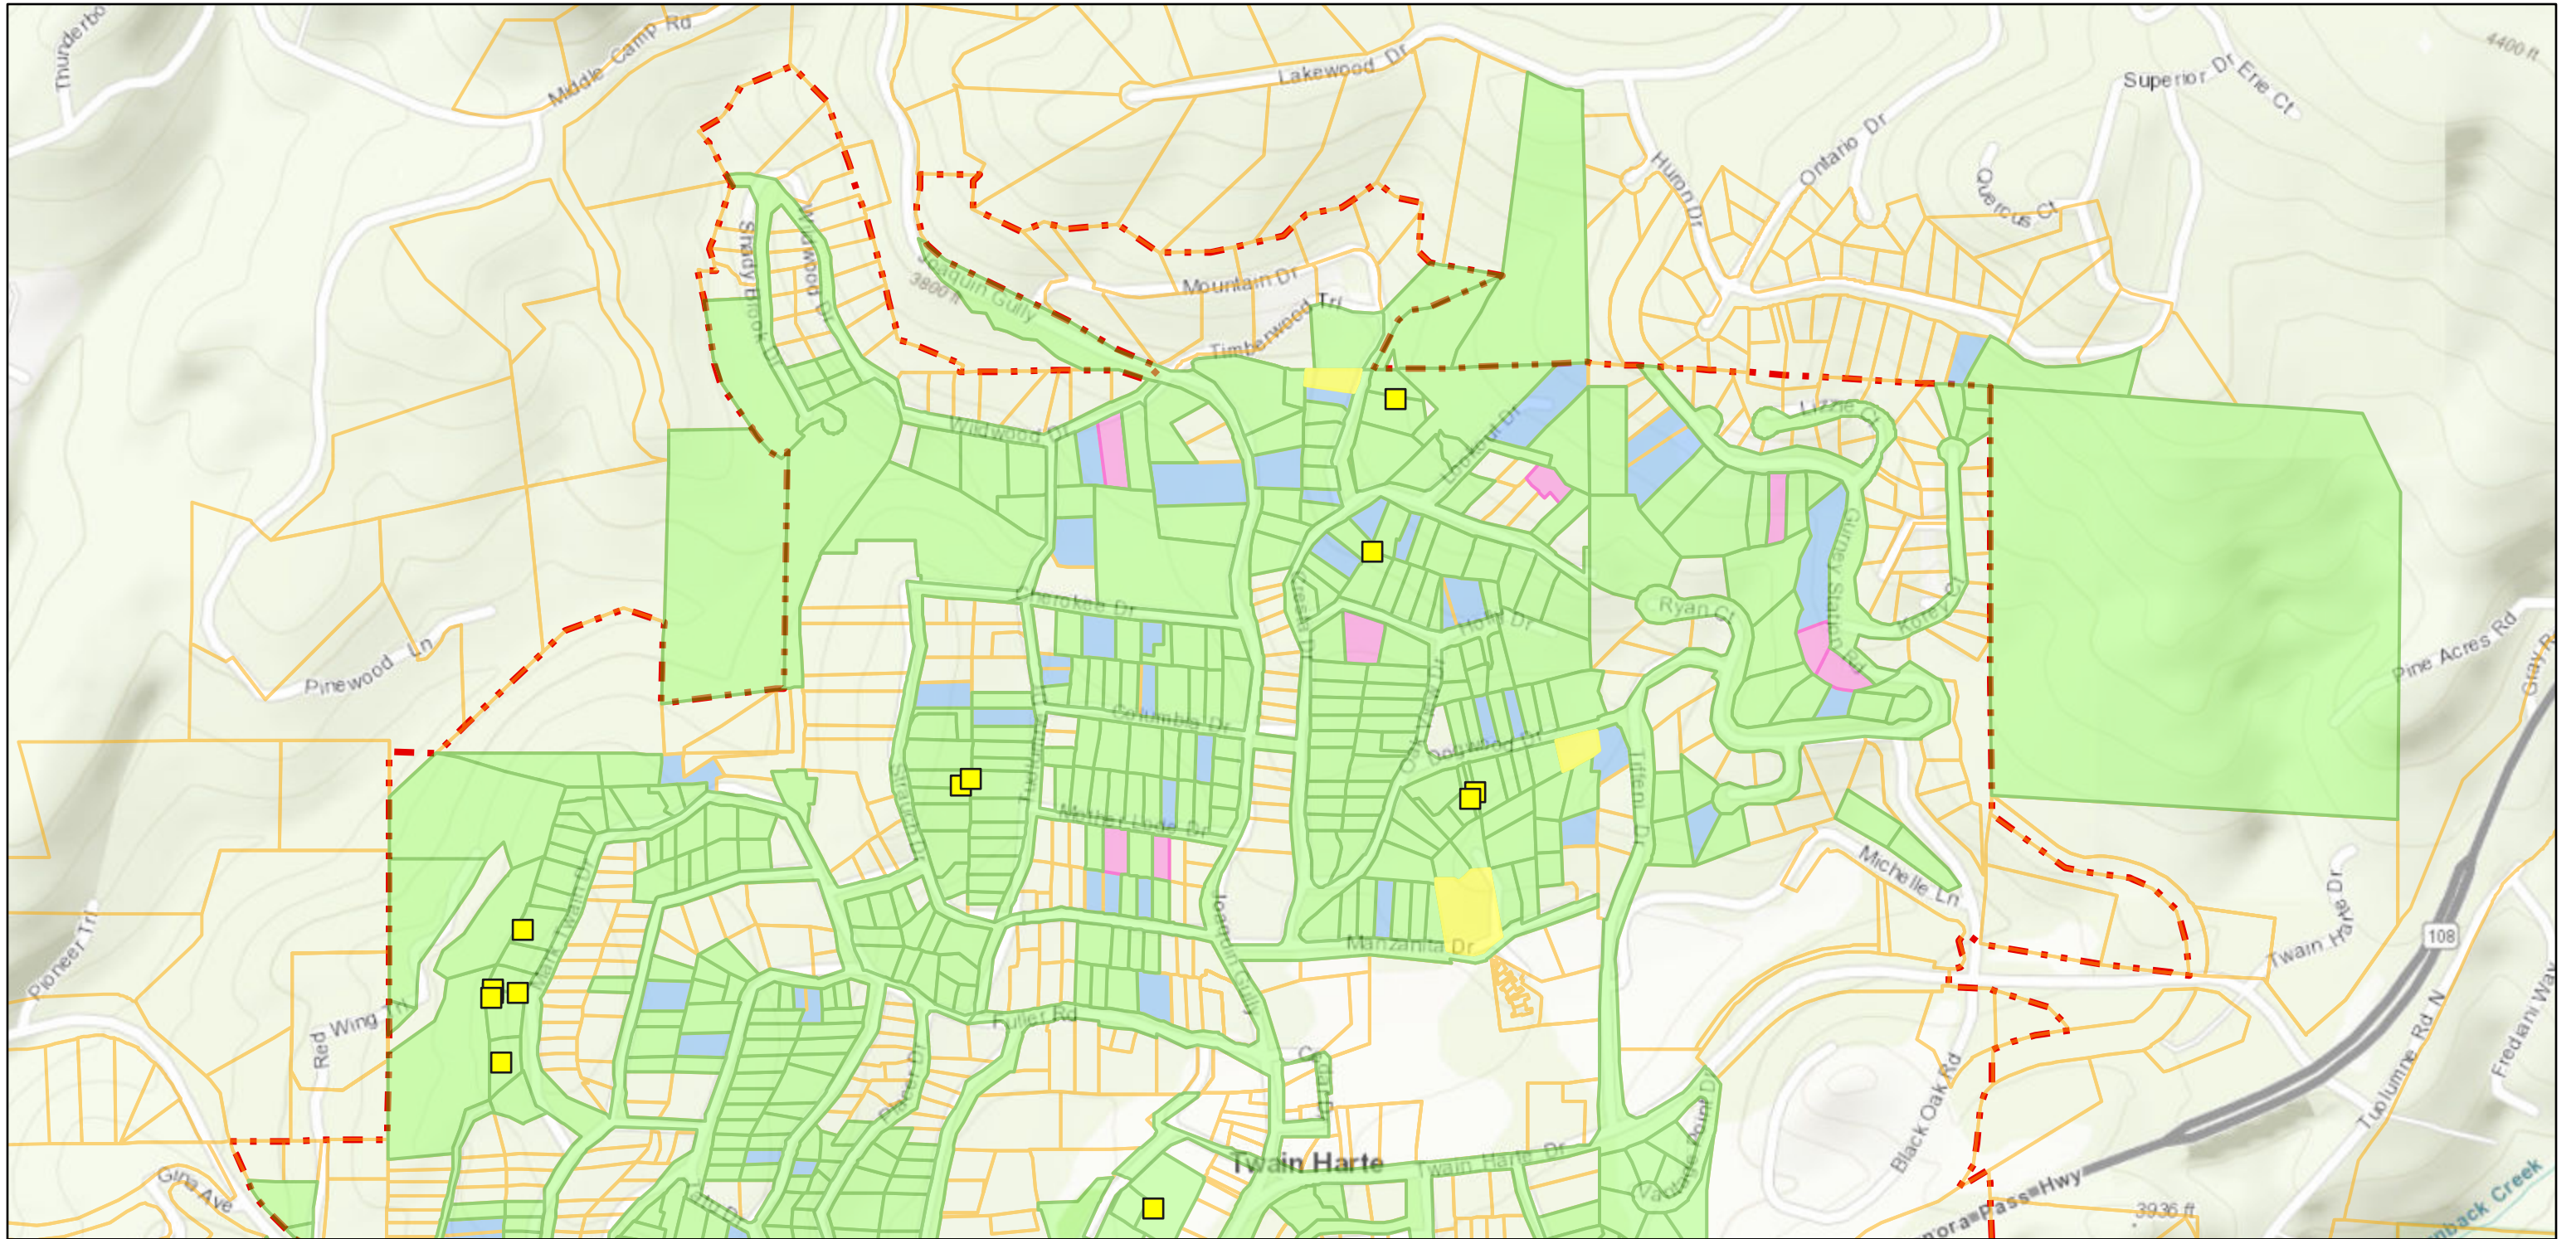

ArcGIS Web Map

10/9/2018, 1:14:00 PM

- THCSD_TreePoints_Round3
- Not Sent
- Yes, with Exception
- Refused
- THCSD_Boundary_FS
- No Response
- Yes

Sources: Esri, HERE, Garmin, Intermap, increment P Corp., GEBCO, USGS, FAO, NPS, NRCAN, GeoBase, IGN, Kadaster NL, Ordnance Survey, Esri Japan, METI, Esri China (Hong Kong), swisstopo, © OpenStreetMap contributors, and the GIS User

ArcGIS Web Map

10/9/2018, 1:16:58 PM

- THCSD_TreePoints_Round3
- No Response
- Refused
- Yes
- THCSD_Boundary_FS

Sources: Esri, HERE, Garmin, Intermap, increment P Corp., GEBCO, USGS, FAO, NPS, NRCAN, GeoBase, IGN, Kadaster NL, Ordnance Survey, Esri Japan, METI, Esri China (Hong Kong), swisstopo, © OpenStreetMap contributors, and the GIS User